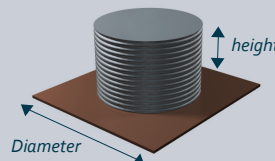

Slimline Squat Garden Bed

Height: 510mm
Length: Variable, refer table
Width: Variable, refer table

Slimline Tall Garden Bed

Height: 1020 mm
Length: Variable, refer table
Width: Variable, refer table

Round Garden Bed

Height: 510mm and 1020 mm
Diameter: Variable, refer table

		LENGTH (MM)								
		1200	1600	1800	2000	2200	2400	2600	2800	3000
WIDTH (MM)	600	\$169	\$184	\$199	\$214	\$229	\$244	\$259	\$274	\$289
	700	\$189	\$204	\$219	\$234	\$249	\$264	\$279	\$294	\$314
	800	\$209	\$224	\$239	\$254	\$269	\$284	\$299	\$314	\$334
	900	\$229	\$244	\$259	\$274	\$289	\$304	\$319	\$334	\$354
	1000	\$249	\$264	\$279	\$294	\$309	\$324	\$339	\$354	\$374
	1100	\$269	\$284	\$299	\$314	\$329	\$344	\$359	\$374	\$394
	Base	Add \$60 to above prices			Add \$80 to above prices			Add \$100 to above prices		
		LENGTH (MM)								
		1200	1600	1800	2000	2200	2400	2600	2800	3000
HEIGHT (MM)	600	\$270	\$282	\$294	\$306	\$318	\$330	\$342	\$354	\$366
	700	\$290	\$302	\$314	\$326	\$338	\$350	\$362	\$374	\$386
	800	\$310	\$322	\$334	\$346	\$358	\$370	\$382	\$394	\$406
	900	\$330	\$342	\$354	\$366	\$378	\$390	\$402	\$414	\$426
	1000	\$350	\$362	\$374	\$386	\$398	\$410	\$422	\$434	\$446
	1100	\$370	\$382	\$394	\$406	\$418	\$430	\$442	\$454	\$466
	Base	Add \$60 to above prices			Add \$80 to above prices			Add \$100 to above prices		
		DIAMETER (MM)								
		800	1000	1200	1400	1600	1800	2000	2200	2400
HEIGHT (MM)	510	\$145	\$175	\$205	\$235	\$265	\$295	\$325	\$355	\$385
	1020	\$205	\$235	\$265	\$295	\$325	\$355	\$385	\$415	\$445
	Base	Add \$100 to above prices			Add \$140 to above prices			Add \$180 to above prices		