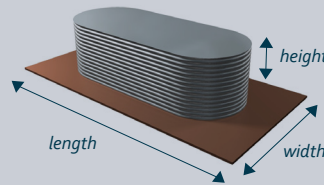

1. Select the width of garden bed.
2. Select length of garden bed
3. The intersection of these values provides price (inc GST) without a base

Colours: Pricing is for three base colours of Pale Eucalypt, Paperbark and Gal finish. Other colours via paint process. ADD \$48 per garden bed for this option.

Slimline Squat Garden Bed

Height: 510mm
Length: Variable, refer table
Width: Variable, refer table

Slimline Tall Garden Bed

Height: 1020 mm
Length: Variable, refer table
Width: Variable, refer table

Round Garden Bed

Height: 510mm and 1020 mm
Diameter: Variable, refer table

		LENGTH (MM)								
		1200	1600	1800	2000	2200	2400	2600	2800	3000
WIDTH (MM)	600	\$169	\$184	\$199	\$214	\$229	\$244	\$259	\$274	\$289
	700	\$189	\$204	\$219	\$234	\$249	\$264	\$279	\$294	\$314
	800	\$209	\$224	\$239	\$254	\$269	\$284	\$299	\$314	\$334
	900	\$229	\$244	\$259	\$274	\$289	\$304	\$319	\$334	\$354
	1000	\$249	\$264	\$279	\$294	\$309	\$324	\$339	\$354	\$374
	1100	\$269	\$284	\$299	\$314	\$329	\$344	\$359	\$374	\$394
	Base	Add \$60 to above prices			Add \$80 to above prices			Add \$100 to above prices		
		LENGTH (MM)								
		1200	1600	1800	2000	2200	2400	2600	2800	3000
HEIGHT (MM)	600	\$270	\$282	\$294	\$306	\$318	\$330	\$342	\$354	\$366
	700	\$290	\$302	\$314	\$326	\$338	\$350	\$362	\$374	\$386
	800	\$310	\$322	\$334	\$346	\$358	\$370	\$382	\$394	\$406
	900	\$330	\$342	\$354	\$366	\$378	\$390	\$402	\$414	\$426
	1000	\$350	\$362	\$374	\$386	\$398	\$410	\$422	\$434	\$446
	1100	\$370	\$382	\$394	\$406	\$418	\$430	\$442	\$454	\$466
	Base	Add \$60 to above prices			Add \$80 to above prices			Add \$100 to above prices		
		DIAMETER (MM)								
		800	1000	1200	1400	1600	1800	2000	2200	2400
HEIGHT (MM)	510	\$145	\$175	\$205	\$235	\$265	\$295	\$325	\$355	\$385
	1020	\$205	\$235	\$265	\$295	\$325	\$355	\$385	\$415	\$445
	Base	Add \$100 to above prices			Add \$140 to above prices			Add \$180 to above prices		