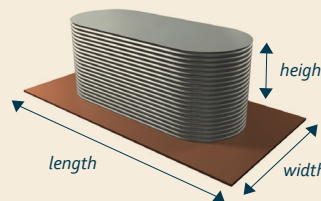

1. Select the width of garden bed.
2. Select length of garden bed
3. The intersection of these values provides price (inc GST) without a base

Colours: Pricing is for three base colours of Pale Eucalypt, Paperbark and Gal finish. Other colours via paint process. ADD \$48 per garden bed for this option.

Slimline Squat Garden Bed

Height: 510mm
Length: Variable, refer table
Width: Variable, refer table

Slimline Tall Garden Bed

Height: 1020 mm
Length: Variable, refer table
Width: Variable, refer table

Round Garden Bed

Height: 510mm and 1020 mm
Diameter: Variable, refer table

		LENGTH (MM)								
		1200	1600	1800	2000	2200	2400	2600	2800	3000
WIDTH (MM)	600	\$169	\$184	\$199	\$214	\$229	\$244	\$259	\$274	\$289
	700	\$189	\$204	\$219	\$234	\$249	\$264	\$279	\$294	\$314
	800	\$209	\$224	\$239	\$254	\$269	\$284	\$299	\$314	\$334
	900	\$229	\$244	\$259	\$274	\$289	\$304	\$319	\$334	\$354
	1000	\$249	\$264	\$279	\$294	\$309	\$324	\$339	\$354	\$374
	1100	\$269	\$284	\$299	\$314	\$329	\$344	\$359	\$374	\$394
	Base	Add \$60 to above prices			Add \$80 to above prices			Add \$100 to above prices		
		LENGTH (MM)								
		1200	1600	1800	2000	2200	2400	2600	2800	3000
HEIGHT (MM)	600	\$270	\$282	\$294	\$306	\$318	\$330	\$342	\$354	\$366
	700	\$290	\$302	\$314	\$326	\$338	\$350	\$362	\$374	\$386
	800	\$310	\$322	\$334	\$346	\$358	\$370	\$382	\$394	\$406
	900	\$330	\$342	\$354	\$366	\$378	\$390	\$402	\$414	\$426
	1000	\$350	\$362	\$374	\$386	\$398	\$410	\$422	\$434	\$446
	1100	\$370	\$382	\$394	\$406	\$418	\$430	\$442	\$454	\$466
	Base	Add \$60 to above prices			Add \$80 to above prices			Add \$100 to above prices		
		DIAMETER (MM)								
		800	1000	1200	1400	1600	1800	2000	2200	2400
HEIGHT (MM)	510	\$145	\$175	\$205	\$235	\$265	\$295	\$325	\$355	\$385
	1020	\$205	\$235	\$265	\$295	\$325	\$355	\$385	\$415	\$445
	Base	Add \$100 to above prices			Add \$140 to above prices			Add \$180 to above prices		